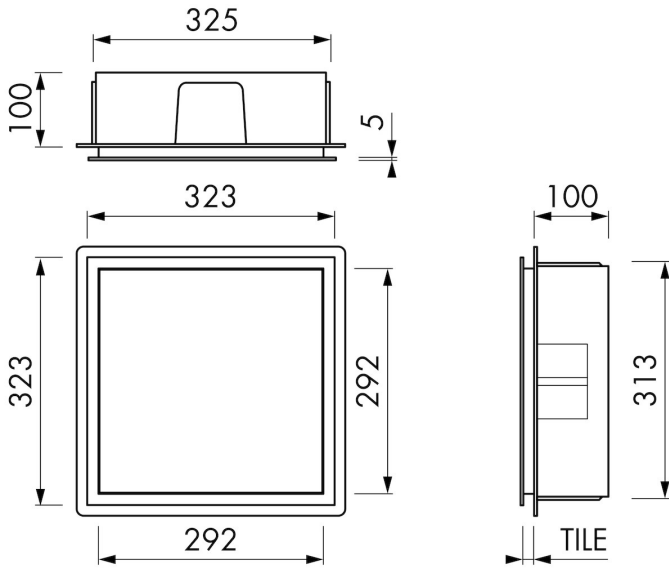

TECHNICAL DRAWINGS

Manufacturer

Easy Sanitary Solutions
Nijverheidsstraat 60 | 7575 BK Oldenzaal | The Netherlands
T. +31 (0)541 200 800 | F. +31 (0)541 200 899
info@esspost.com | www.easydrain.com

Contact

Easy Sanitary Solutions
Nijverheidsstraat 60 | 7575 BK Oldenzaal | The Netherlands
T. +31 (0)541 200 800 | F. +31 (0)541 200 899
sales@esspost.com | www.easydrain.com