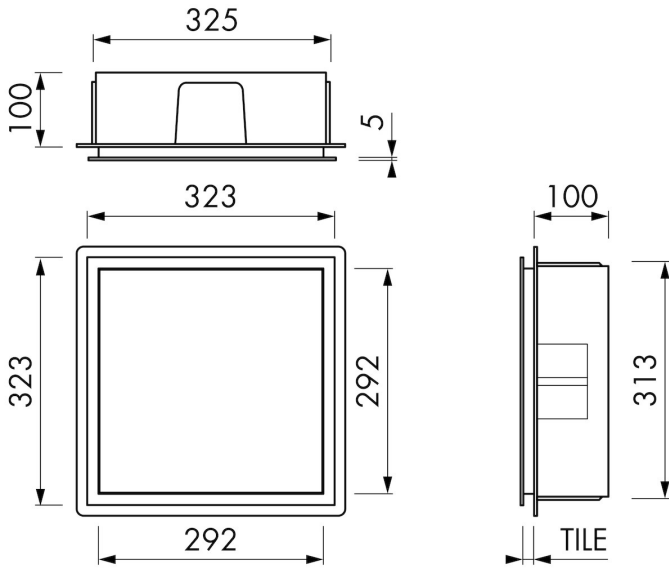

TECHNICAL DRAWINGS

Manufacturer

Easy Sanitary Solutions
Nijverheidsstraat 60 | 7575 BK Oldenzaal | The Netherlands
T. +31 (0)541 200 800 | F. +31 (0)541 200 899
info@esspost.com | www.easydrain.com

Contact

Easy Sanitary Solutions
Nijverheidsstraat 60 | 7575 BK Oldenzaal | The Netherlands
T. +31 (0)541 200 800 | F. +31 (0)541 200 899
sales@esspost.com | www.easydrain.com