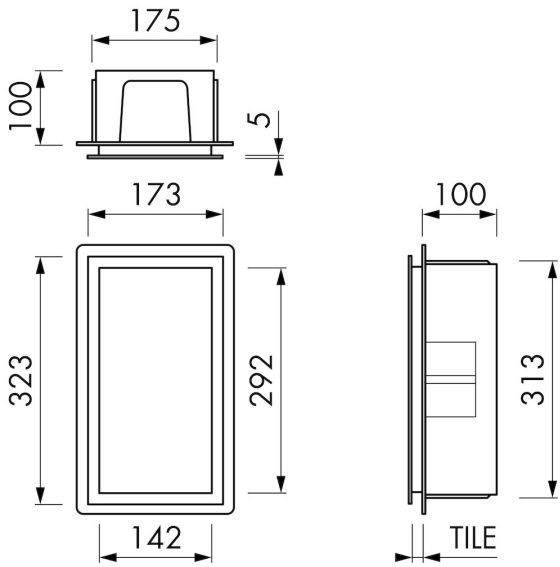

TECHNICAL DRAWINGS

Manufacturer

Easy Sanitary Solutions
Nijverheidsstraat 60 | 7575 BK Oldenzaal | The Netherlands
T. +31 (0)541 200 800 | F. +31 (0)541 200 899
info@esspost.com | www.easydrain.com

Contact

Easy Sanitary Solutions
Nijverheidsstraat 60 | 7575 BK Oldenzaal | The Netherlands
T. +31 (0)541 200 800 | F. +31 (0)541 200 899
sales@esspost.com | www.easydrain.com