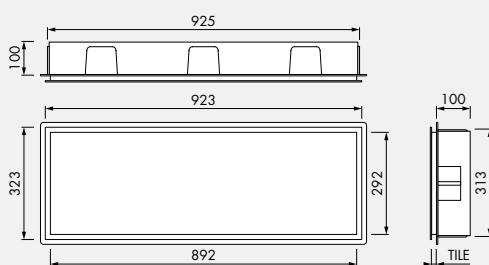

15 x 30 x 10 cm

30 x 30 x 10 cm

60 x 30 x 10 cm

BOX

COMPLETE SET
(Incl. built-in element & sealing set)

WALL NICHE

90 x 30 x 10

Finish	Frame brushed stainless steel	Frame polished
■ Stainless steel	BOX-90x30x10	BOX-90x30x10-P
■ Anthracite	BOX-90x30x10-A	BOX-90x30x10-PA
■ Black	BOX-90x30x10-B	BOX-90x30x10-PB
□ White	BOX-90x30x10-W	BOX-90x30x10-PW
■ Creme	BOX-90x30x10-C	BOX-90x30x10-PC

WALL NICHE

120 x 30 x 10 cm

Finish	Frame brushed stainless steel	Frame polished
■ Stainless steel	BOX-120x30x10	BOX-120x30x10-P
■ Anthracite	BOX-120x30x10-A	BOX-120x30x10-PA
■ Black	BOX-120x30x10-B	BOX-120x30x10-PB
□ White	BOX-120x30x10-W	BOX-120x30x10-PW
■ Creme	BOX-120x30x10-C	BOX-120x30x10-PC

ACCESSORIES

Self-adhesive mirror optional

Size	Article code
30 x 30	BOXUNIS-30x30
60 x 30	BOXUNIS-60x30

90 x 30 x 10 cm

120 x 30 x 10 cm

BOX

WALL NICHE WITH DOOR

15 x 30 x 10 | 30 x 30 x 10 | 60 x 30 x 10 cm

Finish	Article code	Size
■ Stainless steel	BOX-15x30x10-D	15 x 30 x 10 cm
■ Stainless steel	BOX-30x30x10-D	30 x 30 x 10 cm
■ Stainless steel	BOX-60x30x10-D	60 x 30 x 10 cm

15 x 30 x 10 cm

30 x 30 x 10 cm