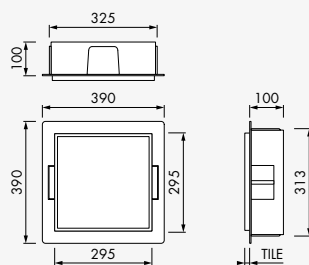

60 x 30 x 10 cm

BOX

COMPLETE SET
(Incl. built-in element & sealing set)

WALL NICHE WITH LED

15 x 30 x 10 - 120 x 30 x 10 cm

Incl. converter and 5 meters cable (IP67)

Finish	Article code	Size
■ Stainless steel	BOX-15x30x10-L	15 x 30 x 10 cm
■ Stainless steel	BOX-30x30x10-L	30 x 30 x 10 cm
■ Stainless steel	BOX-60x30x10-L	60 x 30 x 10 cm
■ Stainless steel	BOX-90x30x10-L	90 x 30 x 10 cm
■ Stainless steel	BOX-120x30x10-L	120 x 30 x 10 cm

WALL NICHE | SOLID SURFACE

15 x 30 x 10 cm

Finish	Article code
<input type="checkbox"/> White	BOXSW-15x30x10

WALL NICHE | SOLID SURFACE

30 x 30 x 10 cm

Finish	Article code
<input type="checkbox"/> White	BOXSW-30x30x10

15 x 30 x 10 cm

30 x 30 x 10 cm

SHELF BOX

Space-saving opportunities

SHELF BOX

15 x 10 x 10 cm

Finish	Article code
Stainless steel	SBOX-150
Anthracite	SBOX-150-A
Black	SBOX-150-B
White	SBOX-150-W
Creme	SBOX-150-C