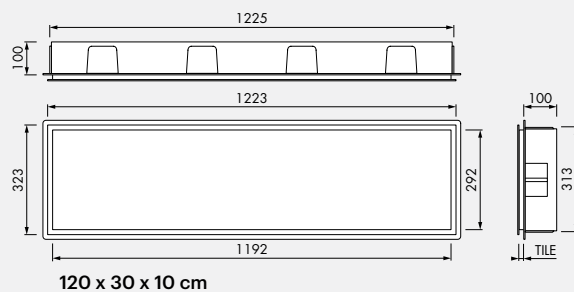

ACCESSORIES

Self-adhesive mirror optional

Size	Article code
30 x 30	BOXUNIS-30x30
60 x 30	BOXUNIS-60x30

90 x 30 x 10 cm

120 x 30 x 10 cm

BOX

WALL NICHE WITH DOOR

15 x 30 x 10 | 30 x 30 x 10 | 60 x 30 x 10 cm

Finish	Article code	Size
■ Stainless steel	BOX-15x30x10-D	15 x 30 x 10 cm
■ Stainless steel	BOX-30x30x10-D	30 x 30 x 10 cm
■ Stainless steel	BOX-60x30x10-D	60 x 30 x 10 cm

15 x 30 x 10 cm

30 x 30 x 10 cm

60 x 30 x 10 cm

BOX

COMPLETE SET
(Incl. built-in element & sealing set)

WALL NICHE WITH LED

15 x 30 x 10 - 120 x 30 x 10 cm

Incl. converter and 5 meters cable (IP67)

Finish	Article code	Size
■ Stainless steel	BOX-15x30x10-L	15 x 30 x 10 cm
■ Stainless steel	BOX-30x30x10-L	30 x 30 x 10 cm
■ Stainless steel	BOX-60x30x10-L	60 x 30 x 10 cm
■ Stainless steel	BOX-90x30x10-L	90 x 30 x 10 cm
■ Stainless steel	BOX-120x30x10-L	120 x 30 x 10 cm