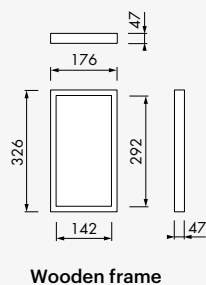

Article code

30 x 30   BOXUNIS-30x30