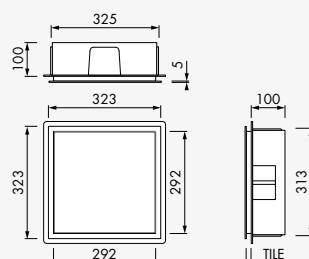

WALL NICHE

60 x 30 x 10 cm

Finish	Frame	Frame color
	Brushed stainless steel	Same as niche
■ Stainless steel	BOXFS-60x30x10	
■ Anthracite	BOXFS-60x30x10-A	BOXFS-60x30x10-AA
■ Black	BOXFS-60x30x10-B	BOXFS-60x30x10-BB
□ White	BOXFS-60x30x10-W	BOXFS-60x30x10-WW
■ Creme	BOXFS-60x30x10-C	BOXFS-60x30x10-CC

15 x 30 x 10 cm

30 x 30 x 10 cm

60 x 30 x 10 cm

BOX

Add more space and style to your bathroom

WALL NICHE

15 x 30 x 10 cm

Finish	Frame brushed stainless steel	Frame polished
Stainless steel	BOX-15x30x10	BOX-15x30x10-P
Anthracite	BOX-15x30x10-A	BOX-15x30x10-PA
Black	BOX-15x30x10-B	BOX-15x30x10-PB
White	BOX-15x30x10-W	BOX-15x30x10-PW
Creme	BOX-15x30x10-C	BOX-15x30x10-PC