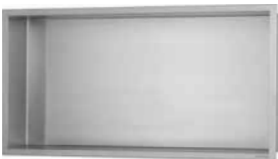

WALL NICHE

60 x 30 x 10 cm

Finish	Frame brushed stainless steel	Frame polished
Stainless steel	BOX-60x30x10	BOX-60x30x10-P
Anthracite	BOX-60x30x10-A	BOX-60x30x10-PA
Black	BOX-60x30x10-B	BOX-60x30x10-PB
White	BOX-60x30x10-W	BOX-60x30x10-PW
Creme	BOX-60x30x10-C	BOX-60x30x10-PC