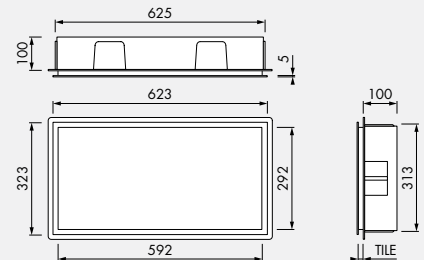

WALL NICHE

60 x 30 x 10 cm

Finish	Frame brushed stainless steel	Frame polished
Stainless steel	BOX-60x30x10	BOX-60x30x10-P
Anthracite	BOX-60x30x10-A	BOX-60x30x10-PA
Black	BOX-60x30x10-B	BOX-60x30x10-PB
White	BOX-60x30x10-W	BOX-60x30x10-PW
Creme	BOX-60x30x10-C	BOX-60x30x10-PC

15 x 30 x 10 cm

30 x 30 x 10 cm

60 x 30 x 10 cm

BOX

COMPLETE SET
(Incl. built-in element & sealing set)

WALL NICHE

90 x 30 x 10

Finish	Frame brushed stainless steel	Frame polished
■ Stainless steel	BOX-90x30x10	BOX-90x30x10-P
■ Anthracite	BOX-90x30x10-A	BOX-90x30x10-PA
■ Black	BOX-90x30x10-B	BOX-90x30x10-PB
□ White	BOX-90x30x10-W	BOX-90x30x10-PW
■ Creme	BOX-90x30x10-C	BOX-90x30x10-PC