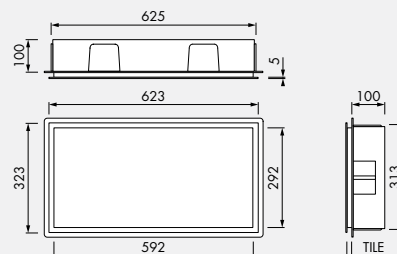

15 x 30 x 10 cm

30 x 30 x 10 cm

60 x 30 x 10 cm

BOX

COMPLETE SET
(Incl. built-in element & sealing set)

WALL NICHE

90 x 30 x 10

Finish	Frame brushed stainless steel	Frame polished
■ Stainless steel	BOX-90x30x10	BOX-90x30x10-P
■ Anthracite	BOX-90x30x10-A	BOX-90x30x10-PA
■ Black	BOX-90x30x10-B	BOX-90x30x10-PB
□ White	BOX-90x30x10-W	BOX-90x30x10-PW
■ Creme	BOX-90x30x10-C	BOX-90x30x10-PC

ACCESSORIES

Self-adhesive mirror optional

Size	Article code
30 x 30	BOXUNIS-30x30
60 x 30	BOXUNIS-60x30

90 x 30 x 10 cm

120 x 30 x 10 cm

BOX

WALL NICHE WITH DOOR

15 x 30 x 10 | 30 x 30 x 10 | 60 x 30 x 10 cm

Finish	Article code	Size
■ Stainless steel	BOX-15x30x10-D	15 x 30 x 10 cm
■ Stainless steel	BOX-30x30x10-D	30 x 30 x 10 cm
■ Stainless steel	BOX-60x30x10-D	60 x 30 x 10 cm

15 x 30 x 10 cm

30 x 30 x 10 cm

60 x 30 x 10 cm

BOX

COMPLETE SET
(Incl. built-in element & sealing set)

WALL NICHE WITH LED

15 x 30 x 10 - 120 x 30 x 10 cm

Incl. converter and 5 meters cable (IP67)

Finish	Article code	Size
■ Stainless steel	BOX-15x30x10-L	15 x 30 x 10 cm
■ Stainless steel	BOX-30x30x10-L	30 x 30 x 10 cm
■ Stainless steel	BOX-60x30x10-L	60 x 30 x 10 cm
■ Stainless steel	BOX-90x30x10-L	90 x 30 x 10 cm
■ Stainless steel	BOX-120x30x10-L	120 x 30 x 10 cm