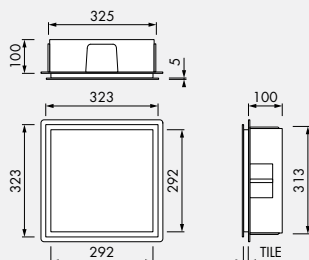

15 x 30 x 10 cm

30 x 30 x 10 cm

60 x 30 x 10 cm

BOX

Add more space and style to your bathroom

WALL NICHE

15 x 30 x 10 cm

Finish	Frame brushed stainless steel	Frame polished
Stainless steel	BOX-15x30x10	BOX-15x30x10-P
Anthracite	BOX-15x30x10-A	BOX-15x30x10-PA
Black	BOX-15x30x10-B	BOX-15x30x10-PB
White	BOX-15x30x10-W	BOX-15x30x10-PW
Creme	BOX-15x30x10-C	BOX-15x30x10-PC

WALL NICHE

30 x 30 x 10 cm

Finish	Frame brushed stainless steel	Frame polished
Stainless steel	BOX-30x30x10	BOX-30x30x10-P
Anthracite	BOX-30x30x10-A	BOX-30x30x10-PA
Black	BOX-30x30x10-B	BOX-30x30x10-PB
White	BOX-30x30x10-W	BOX-30x30x10-PW
Creme	BOX-30x30x10-C	BOX-30x30x10-PC

WALL NICHE

60 x 30 x 10 cm

Finish	Frame brushed stainless steel	Frame polished
Stainless steel	BOX-60x30x10	BOX-60x30x10-P
Anthracite	BOX-60x30x10-A	BOX-60x30x10-PA
Black	BOX-60x30x10-B	BOX-60x30x10-PB
White	BOX-60x30x10-W	BOX-60x30x10-PW
Creme	BOX-60x30x10-C	BOX-60x30x10-PC

15 x 30 x 10 cm

30 x 30 x 10 cm

60 x 30 x 10 cm

BOX

COMPLETE SET
(Incl. built-in element & sealing set)

WALL NICHE

90 x 30 x 10

Finish	Frame brushed stainless steel	Frame polished
■ Stainless steel	BOX-90x30x10	BOX-90x30x10-P
■ Anthracite	BOX-90x30x10-A	BOX-90x30x10-PA
■ Black	BOX-90x30x10-B	BOX-90x30x10-PB
□ White	BOX-90x30x10-W	BOX-90x30x10-PW
■ Creme	BOX-90x30x10-C	BOX-90x30x10-PC