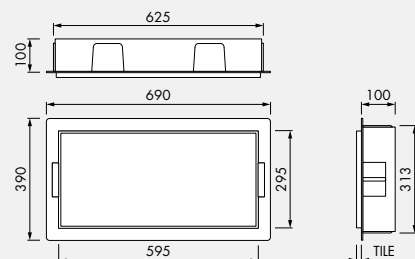

WALL NICHE

60 x 30 x 10 cm

Finish

Frame

Brushed stainless steel

■ Stainless steel	BOX10C-60x30x10
■ Anthracite	BOX10C-A-60x30x10
■ Black	BOX10C-B-60x30x10
□ White	BOX10C-W-60x30x10
■ Creme	BOX10C-C-60x30x10

15 x 30 x 10 cm

30 x 30 x 10 cm

60 x 30 x 10 cm

F-BOX

COMPLETE SET
(Incl. built-in element & sealing set)

Wall niches with a sophisticated new frame

Custom option: LED (IP67)

WALL NICHE