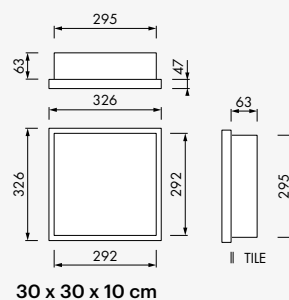

W-BOX

COMPLETE SET

The authenticity of wood in your bathroom

WALL NICHE

15 x 30 x 10 cm

Finish

- Stainless steel
- Anthracite
- Black
- White
- Creme

Oak frame Natural

- BOXW-15x30x10-N
- BOXW-15x30x10-AN
- BOXW-15x30x10-BN
- BOXW-15x30x10-WN
- BOXW-15x30x10-CN

WALL NICHE

30 x 30 x 10 cm

Finish

- Stainless steel
- Anthracite
- Black
- White
- Creme

Oak frame Natural

- BOXW-30x30x10-N
- BOXW-30x30x10-AN
- BOXW-30x30x10-BN
- BOXW-30x30x10-WN
- BOXW-30x30x10-CN

- > Custom option: LED (IP67) *only Europe
- > Can be placed anywhere, except in the shower area
- > The colour and finish of the actual wooden frame may slightly differ from the picture as it is a natural product.

ACCESSORIES

Self-adhesive mirror optional

Article code

30 x 30   BOXUNIS-30x30