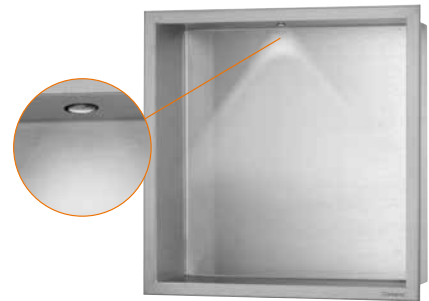

Incl. built-in element & sealing set

BAD & WC ACCESSORIES

- > Toilet brush holder, paper holder, toilet paper storage and waste container
- > Time-saving installation - Uncomplicated sealing and tiling
- > Designed for in the shower / wet area
- > Suitable for wet and dry wall
- > High-quality stainless steel: scratch resistant & easy to clean

60 x 30 x 10 cm

BOX

COMPLETE SET
(Incl. built-in element & sealing set)

WALL NICHE WITH LED

15 x 30 x 10 - 120 x 30 x 10 cm

Incl. converter and 5 meters cable (IP67)

Finish	Article code	Size
■ Stainless steel	BOX-15x30x10-L	15 x 30 x 10 cm
■ Stainless steel	BOX-30x30x10-L	30 x 30 x 10 cm
■ Stainless steel	BOX-60x30x10-L	60 x 30 x 10 cm
■ Stainless steel	BOX-90x30x10-L	90 x 30 x 10 cm
■ Stainless steel	BOX-120x30x10-L	120 x 30 x 10 cm