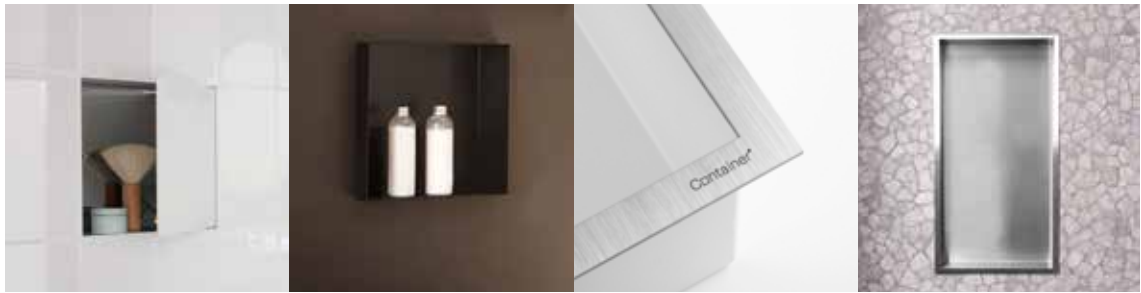

Incl. built-in element & sealing set

BAD & WC ACCESSORIES

- > Toilet brush holder, paper holder, toilet paper storage and waste container
- > Time-saving installation - Uncomplicated sealing and tiling
- > Designed for in the shower / wet area
- > Suitable for wet and dry wall
- > High-quality stainless steel: scratch resistant & easy to clean

FINISH

*V-BOX only in stainless steel

WALL NICHE

T-BOX
Tileable door

C-BOX
Frameless

F-BOX
With frame

BOX
With frame

Features	Push-to-open door Tileable door Time-saving installation	Frameless design Time-saving installation	2 mm thick frame Soft edges Easy installation	Brushed / polished frame Time-saving installation Option: door, LED (IP67), Mirror
Dimensions (cm)	15 x 30 30 x 30 60 x 30 90 x 30 120 x 30	15 x 30 30 x 30 60 x 30	15 x 30 30 x 30	15 x 30 30 x 30 60 x 30
Finish	Stainless steel White / RAL 9016 Black / RAL 9005 Creme / RAL 9001 Anthracite / DB703	Stainless steel White / RAL 9016 Black / RAL 9005 Creme / RAL 9001 Anthracite / DB703	Stainless steel White / RAL 9016 Black / RAL 9005 Creme / RAL 9001 Anthracite / DB703	Stainless steel White / RAL 9016 Black / RAL 9005 Creme / RAL 9001 Anthracite / DB703
Wall type	Solid wall Dry wall	Solid wall Dry wall	Solid wall Dry wall	Solid wall Dry wall
Installation depth (cm)	10 14	10	10	10
Complete set Incl. built-in element & sealing set	✓	✓	✓	✓
High quality stainless steel	✓	✓	✓	✓
Scratch resistant & easy to clean	✓	✓	✓	✓
Variable installation depth		✓		