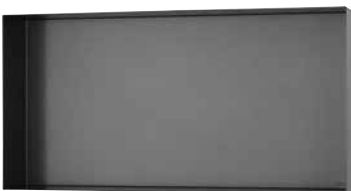

WALL NICHE

60 x 30 x 10 cm

Finish

Frame

Brushed stainless steel

■ Stainless steel	BOX10C-60x30x10
■ Anthracite	BOX10C-A-60x30x10
■ Black	BOX10C-B-60x30x10
□ White	BOX10C-W-60x30x10
■ Creme	BOX10C-C-60x30x10