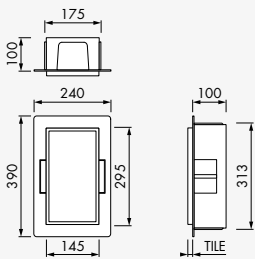

ACCESSORIES

Self-adhesive mirror optional

Size	Article code
30 x 30	BOXUNIS-30x30
60 x 30	BOXUNIS-60x30

90 x 30 x 10 cm

120 x 30 x 10 cm

BOX

WALL NICHE WITH DOOR

15 x 30 x 10 | 30 x 30 x 10 | 60 x 30 x 10 cm

60 x 30 x 10 cm

BOX

COMPLETE SET
(Incl. built-in element & sealing set)

WALL NICHE WITH LED

15 x 30 x 10 - 120 x 30 x 10 cm

Incl. converter and 5 meters cable (IP67)

Finish	Article code	Size
■ Stainless steel	BOX-15x30x10-L	15 x 30 x 10 cm
■ Stainless steel	BOX-30x30x10-L	30 x 30 x 10 cm
■ Stainless steel	BOX-60x30x10-L	60 x 30 x 10 cm
■ Stainless steel	BOX-90x30x10-L	90 x 30 x 10 cm
■ Stainless steel	BOX-120x30x10-L	120 x 30 x 10 cm

WALL NICHE | SOLID SURFACE

15 x 30 x 10 cm

Finish	Article code
<input type="checkbox"/> White	BOXSW-15x30x10

WALL NICHE | SOLID SURFACE

30 x 30 x 10 cm

Finish	Article code
<input type="checkbox"/> White	BOXSW-30x30x10

15 x 30 x 10 cm

30 x 30 x 10 cm

SHELF BOX

Space-saving opportunities

SHELF BOX

15 x 10 x 10 cm

Finish	Article code
Stainless steel	SBOX-150
Anthracite	SBOX-150-A
Black	SBOX-150-B
White	SBOX-150-W
Creme	SBOX-150-C