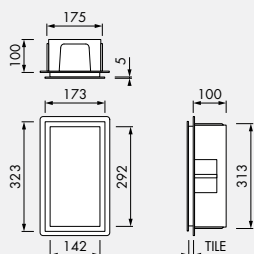

15 x 30 x 10 cm

30 x 30 x 10 cm

60 x 30 x 10 cm

BOX

COMPLETE SET
(Incl. built-in element & sealing set)

WALL NICHE

90 x 30 x 10

Finish	Frame brushed stainless steel	Frame polished
■ Stainless steel	BOX-90x30x10	BOX-90x30x10-P
■ Anthracite	BOX-90x30x10-A	BOX-90x30x10-PA
■ Black	BOX-90x30x10-B	BOX-90x30x10-PB
□ White	BOX-90x30x10-W	BOX-90x30x10-PW
■ Creme	BOX-90x30x10-C	BOX-90x30x10-PC

ACCESSORIES

Self-adhesive mirror optional

Size	Article code
30 x 30	BOXUNIS-30x30
60 x 30	BOXUNIS-60x30

90 x 30 x 10 cm

120 x 30 x 10 cm

BOX

WALL NICHE WITH DOOR

15 x 30 x 10 | 30 x 30 x 10 | 60 x 30 x 10 cm

Finish	Article code	Size
■ Stainless steel	BOX-15x30x10-D	15 x 30 x 10 cm
■ Stainless steel	BOX-30x30x10-D	30 x 30 x 10 cm
■ Stainless steel	BOX-60x30x10-D	60 x 30 x 10 cm

15 x 30 x 10 cm

30 x 30 x 10 cm

60 x 30 x 10 cm

BOX

COMPLETE SET
(Incl. built-in element & sealing set)

WALL NICHE WITH LED

15 x 30 x 10 - 120 x 30 x 10 cm

Incl. converter and 5 meters cable (IP67)

Finish	Article code	Size
■ Stainless steel	BOX-15x30x10-L	15 x 30 x 10 cm
■ Stainless steel	BOX-30x30x10-L	30 x 30 x 10 cm
■ Stainless steel	BOX-60x30x10-L	60 x 30 x 10 cm
■ Stainless steel	BOX-90x30x10-L	90 x 30 x 10 cm
■ Stainless steel	BOX-120x30x10-L	120 x 30 x 10 cm