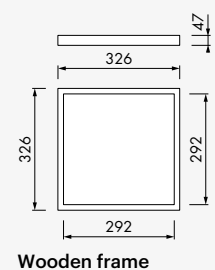

Article code

30 x 30   BOXUNIS-30x30