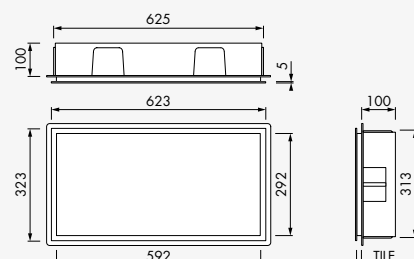

15 x 30 x 10 cm

30 x 30 x 10 cm

60 x 30 x 10 cm

BOX

Add more space and style to your bathroom

WALL NICHE

15 x 30 x 10 cm

Finish	Frame brushed stainless steel	Frame polished
Stainless steel	BOX-15x30x10	BOX-15x30x10-P
Anthracite	BOX-15x30x10-A	BOX-15x30x10-PA
Black	BOX-15x30x10-B	BOX-15x30x10-PB
White	BOX-15x30x10-W	BOX-15x30x10-PW
Creme	BOX-15x30x10-C	BOX-15x30x10-PC