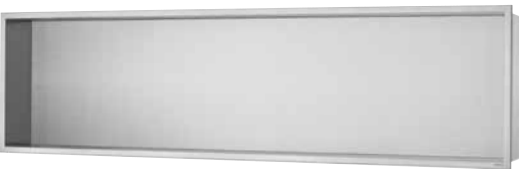

WALL NICHE

120 x 30 x 10 cm

Finish	Frame brushed stainless steel	Frame polished
■ Stainless steel	BOX-120x30x10	BOX-120x30x10-P
■ Anthracite	BOX-120x30x10-A	BOX-120x30x10-PA
■ Black	BOX-120x30x10-B	BOX-120x30x10-PB
□ White	BOX-120x30x10-W	BOX-120x30x10-PW
■ Creme	BOX-120x30x10-C	BOX-120x30x10-PC

ACCESSORIES

Self-adhesive mirror optional

Size	Article code
30 x 30	BOXUNIS-30x30
60 x 30	BOXUNIS-60x30