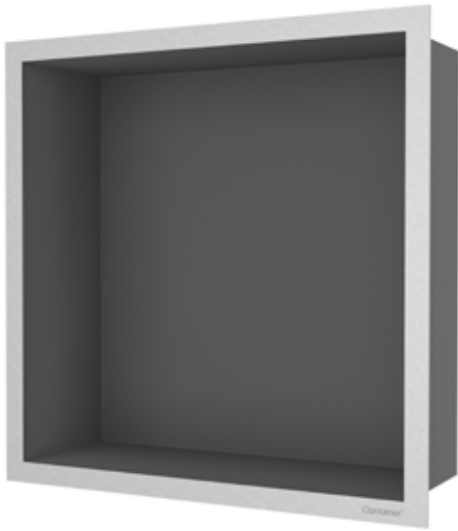

Container[®]

by ess

Container[®]

by ess

WALL NICHES

- > Options: With frame, frameless and with tileable door
- > Time-saving installation - Simple sealing and tiling
- > Designed for application in the shower / wet area
- > Suitable for wet and dry wall
- > High-quality stainless steel: scratch resistant & easy to clean

Incl. built-in element & sealing set

BAD & WC ACCESSORIES

- > Toilet brush holder, paper holder, toilet paper storage and waste container
- > Time-saving installation - Uncomplicated sealing and tiling
- > Designed for in the shower / wet area
- > Suitable for wet and dry wall
- > High-quality stainless steel: scratch resistant & easy to clean

WITH FRAME

Design wall niches with door, LED (IP67) and Mirror

- > Options - LED (IP67), mirror and door
- > Dimensions - 15 x 30 to 120 x 30 cm
- > Installation depth - 7 and 10 cm

FRAMELESS

Elegant wall niches with variable installation depth