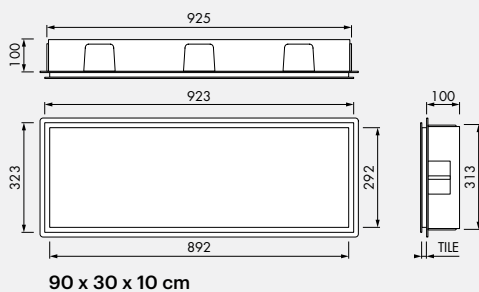

ACCESSORIES

Self-adhesive mirror optional

Size	Article code
30 x 30	BOXUNIS-30x30
60 x 30	BOXUNIS-60x30

90 x 30 x 10 cm

120 x 30 x 10 cm

BOX

WALL NICHE WITH DOOR

15 x 30 x 10 | 30 x 30 x 10 | 60 x 30 x 10 cm

Finish	Article code	Size
■ Stainless steel	BOX-15x30x10-D	15 x 30 x 10 cm
■ Stainless steel	BOX-30x30x10-D	30 x 30 x 10 cm
■ Stainless steel	BOX-60x30x10-D	60 x 30 x 10 cm

15 x 30 x 10 cm

30 x 30 x 10 cm

60 x 30 x 10 cm

BOX

COMPLETE SET
(Incl. built-in element & sealing set)

WALL NICHE WITH LED

15 x 30 x 10 - 120 x 30 x 10 cm

Incl. converter and 5 meters cable (IP67)

Finish	Article code	Size
■ Stainless steel	BOX-15x30x10-L	15 x 30 x 10 cm
■ Stainless steel	BOX-30x30x10-L	30 x 30 x 10 cm
■ Stainless steel	BOX-60x30x10-L	60 x 30 x 10 cm
■ Stainless steel	BOX-90x30x10-L	90 x 30 x 10 cm
■ Stainless steel	BOX-120x30x10-L	120 x 30 x 10 cm