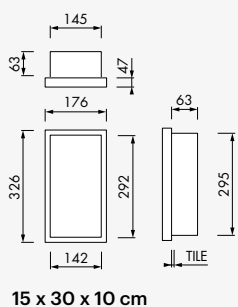

W-BOX

COMPLETE SET

The authenticity of wood in your bathroom

WALL NICHE

15 x 30 x 10 cm

Finish

- Stainless steel
- Anthracite
- Black
- White
- Creme

Oak frame Natural

- BOXW-15x30x10-N
- BOXW-15x30x10-AN
- BOXW-15x30x10-BN
- BOXW-15x30x10-WN
- BOXW-15x30x10-CN

WALL NICHE

30 x 30 x 10 cm

Finish

- Stainless steel
- Anthracite
- Black
- White
- Creme

Oak frame Natural

- BOXW-30x30x10-N
- BOXW-30x30x10-AN
- BOXW-30x30x10-BN
- BOXW-30x30x10-WN
- BOXW-30x30x10-CN

- > Custom option: LED (IP67) *only Europe
- > Can be placed anywhere, except in the shower area
- > The colour and finish of the actual wooden frame may slightly differ from the picture as it is a natural product.

ACCESSORIES

Self-adhesive mirror optional

Article code

30 x 30   BOXUNIS-30x30