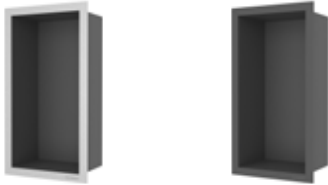

F-BOX

COMPLETE SET
(Incl. built-in element & sealing set)

Wall niches with a sophisticated new frame

Custom option: LED (IP67)

WALL NICHE

15 x 30 x 10 cm