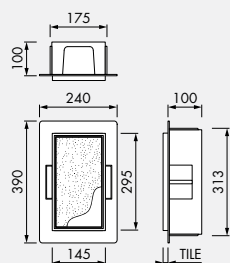

W-BOX
With frame

S-BOX
Frameless

SHELF- BOX

V-BOX
Tileable door

	W-BOX With frame	S-BOX Frameless	SHELF- BOX	V-BOX Tileable door
Features	Oak frame Easy installation	Solid surface Easy installation Installation flush with the wall or surface mounting	Suitable for indoor / outdoor Easy installation	Hides service valves Push-to-open door Tileable door Time-saving installation
Dimensions (cm)	15 x 30 30 x 30	15 x 30 30 x 30	15 x 10 x 10 30 x 10 x 10 60 x 10 x 10 90 x 10 x 10 120 x 10 x 10 150 x 10 x 10 180 x 10 x 10	30 x 15
Finish	Natural Black White	Solid surface White / RAL 9016	Stainless steel White / RAL 9016 Black / RAL 9005 Creme / RAL 9001 Anthracite / DB703	Stainless steel
Wall type	Solid wall Dry wall	Solid wall Dry wall	Solid wall Dry wall	Solid wall Dry wall
Installation depth (cm)	10	10 14		10
Complete set Incl. built-in element & sealing set		✓		✓
High quality stainless steel	✓		✓	✓
Scratch resistant & easy to clean	✓		✓	✓
Variable installation depth	✓	✓		

T-BOX

COMPLETE SET
(Incl. built-in element & sealing set)

Make your bathroom items disappear

Custom option: LED (IP67) *only Europe

WALL NICHE | WITH TILEABLE DOOR

15 x 30 x 10 | 15 x 30 x 14 cm

Finish	Depth 100 mm	Depth 140 mm
Stainless steel	BOXT-15x30x10	BOXT-15x30x14
Anthracite	BOXT-A-15x30x10	BOXT-A-15x30x14
Black	BOXT-B-15x30x10	BOXT-B-15x30x14
White	BOXT-W-15x30x10	BOXT-W-15x30x14
Creme	BOXT-C-15x30x10	BOXT-C-15x30x14

WALL NICHE | WITH TILEABLE DOOR

30 x 30 x 10 | 30 x 30 x 14 cm

Finish	Depth 100 mm	Depth 140 mm
Stainless steel	BOXT-30x30x10	BOXT-30x30x14
Anthracite	BOXT-A-30x30x10	BOXT-A-30x30x14
Black	BOXT-B-30x30x10	BOXT-B-30x30x14
White	BOXT-W-30x30x10	BOXT-W-30x30x14
Creme	BOXT-C-30x30x10	BOXT-C-30x30x14