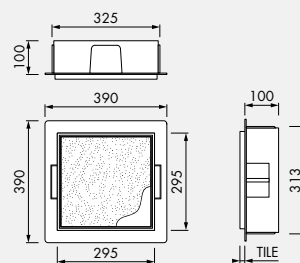

Depth 100 mm