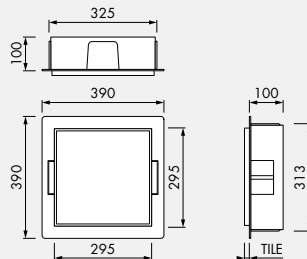

WITH FRAME

Design wall niches with door, LED (IP67) and Mirror

- > Options - LED (IP67), mirror and door
- > Dimensions - 15 x 30 to 120 x 30 cm
- > Installation depth - 7 and 10 cm

FRAMELESS

Elegant wall niches with variable installation depth

WALL NICHE

30 x 30 x 10 cm

Finish

Frame

Brushed stainless steel

■ Stainless steel	BOX10C-30x30x10
■ Anthracite	BOX10C-A-30x30x10
■ Black	BOX10C-B-30x30x10
□ White	BOX10C-W-30x30x10
■ Creme	BOX10C-C-30x30x10

WALL NICHE

60 x 30 x 10 cm

Finish

Frame

Brushed stainless steel

■ Stainless steel	BOX10C-60x30x10
■ Anthracite	BOX10C-A-60x30x10
■ Black	BOX10C-B-60x30x10
□ White	BOX10C-W-60x30x10
■ Creme	BOX10C-C-60x30x10

15 x 30 x 10 cm

30 x 30 x 10 cm

60 x 30 x 10 cm

F-BOX

COMPLETE SET
(Incl. built-in element & sealing set)

Wall niches with a sophisticated new frame

Custom option: LED (IP67)

WALL NICHE