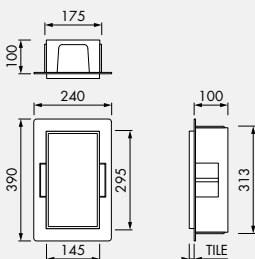

WALL NICHE

30 x 30 x 10 cm

Finish

Frame

Brushed stainless steel

■ Stainless steel	BOX10C-30x30x10
■ Anthracite	BOX10C-A-30x30x10
■ Black	BOX10C-B-30x30x10
□ White	BOX10C-W-30x30x10
■ Creme	BOX10C-C-30x30x10

WALL NICHE

60 x 30 x 10 cm

Finish

Frame

Brushed stainless steel

■ Stainless steel	BOX10C-60x30x10
■ Anthracite	BOX10C-A-60x30x10
■ Black	BOX10C-B-60x30x10
□ White	BOX10C-W-60x30x10
■ Creme	BOX10C-C-60x30x10

15 x 30 x 10 cm

30 x 30 x 10 cm

60 x 30 x 10 cm

F-BOX

COMPLETE SET
(Incl. built-in element & sealing set)

Wall niches with a sophisticated new frame

Custom option: LED (IP67)

WALL NICHE