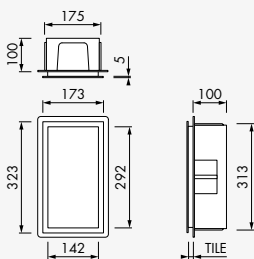

15 x 30 x 10 cm

30 x 30 x 10 cm

60 x 30 x 10 cm

F-BOX

COMPLETE SET
(Incl. built-in element & sealing set)

Wall niches with a sophisticated new frame

Custom option: LED (IP67)

WALL NICHE

15 x 30 x 10 cm

Finish	Frame	Frame
	Brushed stainless steel	Same as niche
■ Stainless steel	BOXFS-15x30x10	
■ Anthracite	BOXFS-15x30x10-A	BOXFS-15x30x10-AA
■ Black	BOXFS-15x30x10-B	BOXFS-15x30x10-BB
□ White	BOXFS-15x30x10-W	BOXFS-15x30x10-WW
■ Creme	BOXFS-15x30x10-C	BOXFS-15x30x10-CC

WALL NICHE

30 x 30 x 10 cm

Frame color same as niche

Finish	Frame	Frame color
	Brushed stainless steel	Same as niche
■ Stainless steel	BOXFS-30x30x10	BOXFS-30x30x10
■ Anthracite	BOXFS-30x30x10-A	BOXFS-30x30x10-AA
■ Black	BOXFS-30x30x10-B	BOXFS-30x30x10-BB
□ White	BOXFS-30x30x10-W	BOXFS-30x30x10-WW
■ Creme	BOXFS-30x30x10-C	BOXFS-30x30x10-CC

15 x 30 x 10 cm

30 x 30 x 10 cm

60 x 30 x 10 cm

BOX

Add more space and style to your bathroom

WALL NICHE

15 x 30 x 10 cm

Finish	Frame brushed stainless steel	Frame polished
Stainless steel	BOX-15x30x10	BOX-15x30x10-P
Anthracite	BOX-15x30x10-A	BOX-15x30x10-PA
Black	BOX-15x30x10-B	BOX-15x30x10-PB
White	BOX-15x30x10-W	BOX-15x30x10-PW
Creme	BOX-15x30x10-C	BOX-15x30x10-PC