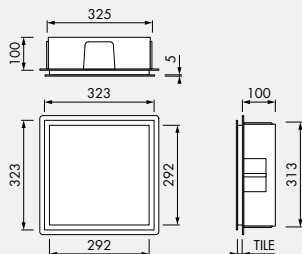

15 x 30 x 10 cm

30 x 30 x 10 cm

60 x 30 x 10 cm

BOX

COMPLETE SET
(Incl. built-in element & sealing set)

WALL NICHE

90 x 30 x 10

Finish	Frame brushed stainless steel	Frame polished
■ Stainless steel	BOX-90x30x10	BOX-90x30x10-P
■ Anthracite	BOX-90x30x10-A	BOX-90x30x10-PA
■ Black	BOX-90x30x10-B	BOX-90x30x10-PB
□ White	BOX-90x30x10-W	BOX-90x30x10-PW
■ Creme	BOX-90x30x10-C	BOX-90x30x10-PC

ACCESSORIES

Self-adhesive mirror optional

Size	Article code
30 x 30	BOXUNIS-30x30
60 x 30	BOXUNIS-60x30

90 x 30 x 10 cm

120 x 30 x 10 cm

BOX

WALL NICHE WITH DOOR

15 x 30 x 10 | 30 x 30 x 10 | 60 x 30 x 10 cm

Finish	Article code	Size
■ Stainless steel	BOX-15x30x10-D	15 x 30 x 10 cm
■ Stainless steel	BOX-30x30x10-D	30 x 30 x 10 cm
■ Stainless steel	BOX-60x30x10-D	60 x 30 x 10 cm

15 x 30 x 10 cm

30 x 30 x 10 cm

60 x 30 x 10 cm

BOX

COMPLETE SET
(Incl. built-in element & sealing set)

WALL NICHE WITH LED

15 x 30 x 10 - 120 x 30 x 10 cm

Incl. converter and 5 meters cable (IP67)

Finish	Article code	Size
■ Stainless steel	BOX-15x30x10-L	15 x 30 x 10 cm
■ Stainless steel	BOX-30x30x10-L	30 x 30 x 10 cm
■ Stainless steel	BOX-60x30x10-L	60 x 30 x 10 cm
■ Stainless steel	BOX-90x30x10-L	90 x 30 x 10 cm
■ Stainless steel	BOX-120x30x10-L	120 x 30 x 10 cm