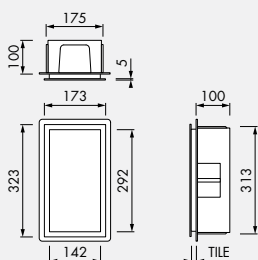

15 x 30 x 10 cm

30 x 30 x 10 cm

60 x 30 x 10 cm

BOX

Add more space and style to your bathroom

WALL NICHE

15 x 30 x 10 cm

Finish	Frame brushed stainless steel	Frame polished
Stainless steel	BOX-15x30x10	BOX-15x30x10-P
Anthracite	BOX-15x30x10-A	BOX-15x30x10-PA
Black	BOX-15x30x10-B	BOX-15x30x10-PB
White	BOX-15x30x10-W	BOX-15x30x10-PW
Creme	BOX-15x30x10-C	BOX-15x30x10-PC

WALL NICHE

30 x 30 x 10 cm

Finish	Frame brushed stainless steel	Frame polished
Stainless steel	BOX-30x30x10	BOX-30x30x10-P
Anthracite	BOX-30x30x10-A	BOX-30x30x10-PA
Black	BOX-30x30x10-B	BOX-30x30x10-PB
White	BOX-30x30x10-W	BOX-30x30x10-PW
Creme	BOX-30x30x10-C	BOX-30x30x10-PC

WALL NICHE

60 x 30 x 10 cm

Finish	Frame brushed stainless steel	Frame polished
Stainless steel	BOX-60x30x10	BOX-60x30x10-P
Anthracite	BOX-60x30x10-A	BOX-60x30x10-PA
Black	BOX-60x30x10-B	BOX-60x30x10-PB
White	BOX-60x30x10-W	BOX-60x30x10-PW
Creme	BOX-60x30x10-C	BOX-60x30x10-PC

15 x 30 x 10 cm

30 x 30 x 10 cm

60 x 30 x 10 cm

BOX

COMPLETE SET
(Incl. built-in element & sealing set)

WALL NICHE

90 x 30 x 10

Finish	Frame brushed stainless steel	Frame polished
■ Stainless steel	BOX-90x30x10	BOX-90x30x10-P
■ Anthracite	BOX-90x30x10-A	BOX-90x30x10-PA
■ Black	BOX-90x30x10-B	BOX-90x30x10-PB
□ White	BOX-90x30x10-W	BOX-90x30x10-PW
■ Creme	BOX-90x30x10-C	BOX-90x30x10-PC