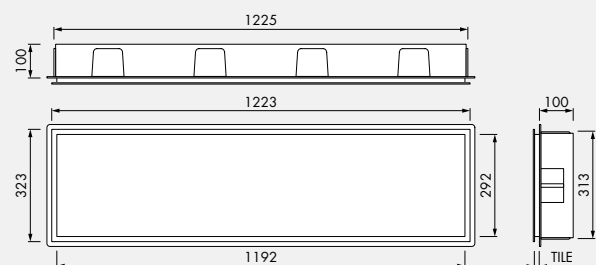

ACCESSORIES

Self-adhesive mirror optional

Size	Article code
30 x 30	BOXUNIS-30x30
60 x 30	BOXUNIS-60x30

90 x 30 x 10 cm

120 x 30 x 10 cm

BOX

WALL NICHE WITH DOOR

15 x 30 x 10 | 30 x 30 x 10 | 60 x 30 x 10 cm

Finish	Article code	Size
■ Stainless steel	BOX-15x30x10-D	15 x 30 x 10 cm
■ Stainless steel	BOX-30x30x10-D	30 x 30 x 10 cm
■ Stainless steel	BOX-60x30x10-D	60 x 30 x 10 cm

15 x 30 x 10 cm

30 x 30 x 10 cm

60 x 30 x 10 cm

BOX

COMPLETE SET
(Incl. built-in element & sealing set)

WALL NICHE WITH LED

15 x 30 x 10 - 120 x 30 x 10 cm

Incl. converter and 5 meters cable (IP67)

Finish	Article code	Size
■ Stainless steel	BOX-15x30x10-L	15 x 30 x 10 cm
■ Stainless steel	BOX-30x30x10-L	30 x 30 x 10 cm
■ Stainless steel	BOX-60x30x10-L	60 x 30 x 10 cm
■ Stainless steel	BOX-90x30x10-L	90 x 30 x 10 cm
■ Stainless steel	BOX-120x30x10-L	120 x 30 x 10 cm