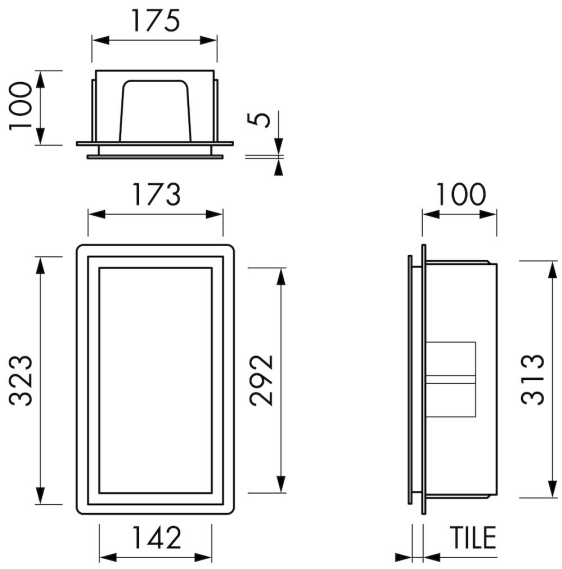

TECHNICAL DRAWINGS

Manufacturer

Easy Sanitary Solutions
Nijverheidsstraat 60 | 7575 BK Oldenzaal | The Netherlands
T. +31 (0)541 200 800 | F. +31 (0)541 200 899
info@esspost.com | www.easydrain.com

Contact

Easy Sanitary Solutions
Nijverheidsstraat 60 | 7575 BK Oldenzaal | The Netherlands
T. +31 (0)541 200 800 | F. +31 (0)541 200 899
sales@esspost.com | www.easydrain.com