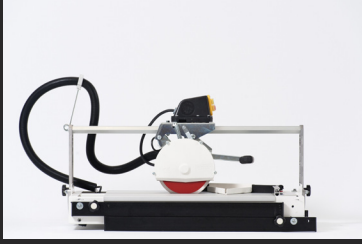

EXPLOIT

transport position