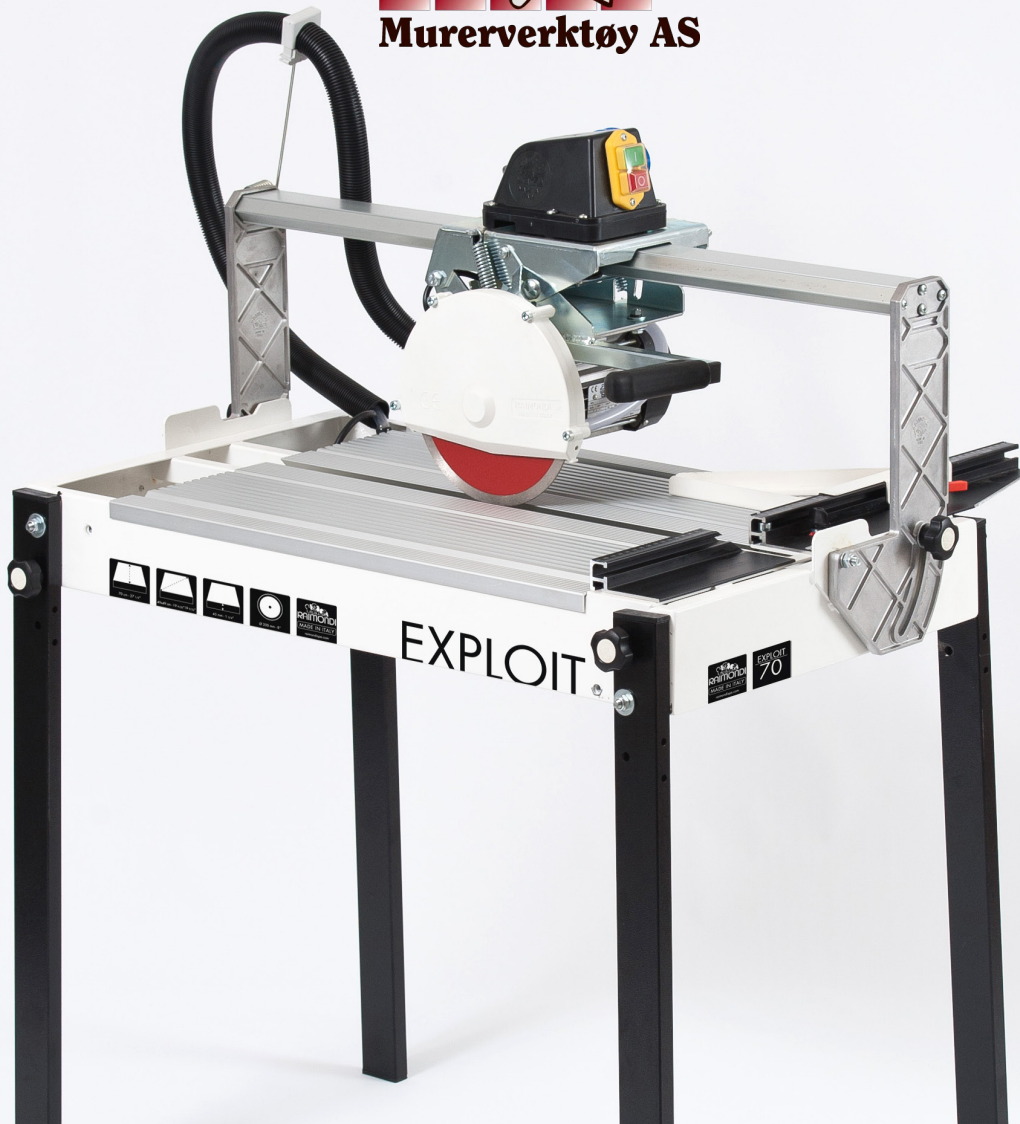

EXPLOIT

- MOTOR: 0.9 HP / 0.65 kW.
- DISC Ø: 200 mm (8")
- MAX DEPTH OF CUT: 45 mm - 1 3/4".
- AVAILABLE LENGTHS OF CUT/VERSIONS:
EXPLOIT70: 70 cm - 27 1/2"
EXPLOIT90: 90 cm - 35 1/2"
- MAX TILE SIZE FOR DIAGONAL CUTTING:
EXPLOIT70: 49x49 cm - 19 9/32"x19 9/32"
EXPLOIT90: 63x63 cm - 25"x25"
- ALUMINUM SLIDING BAR AND COLUMNS.
- EASY-TO-REMOVE ALUMINUM WORK BENCHES FOR EASY CLEANING AND MAXIMUM STURDINESS.
- RE-ADJUSTABLE ALUMINUM SQUARE.
- COATED METAL FRAME.
- PLUNGE CUT.

Askø

Murerverktøy AS

- MOTOR HELD BY GALVANIZED METAL FRAME.
- MOTOR MOVES ON 4 POLYPROPYLENE PULLEYS.
- PULLEYS ARE EASY TO RE-ADJUST (TIGHTEN): AVOID PLAY AND CONFER LONG LASTING PRECISION OF CUT.
- TILTING LEGS.
- TILTING MOVEMENT FOR 45° ANGLE CUT (JOLLY).
- SUPPLIED WITH Ø 200 mm (8") DIAMOND DISC FOR CERAMIC TILES AND USER MANUAL.
- AVAILABLE ACCESSORIES:
 - EXTRA SIDE SQUARE (FOR EXPLOIT 90 ONLY);
 - 4 WHEELS + HANDLES KIT;
 - SELF STANDING SIDE BENCH WITH ROLLERS.

CODE	DESCRIPTION	LENGTH OF CUT	DIAGONAL CUT*	DEPTH OF CUT	MOTOR POWER	VOLTAGE	NET WEIGHT	GROSS WEIGHT	PACKAGING SIZE
393N 070EU	EXPLOIT 70	70 cm - 27 1/2"	49x49cm - 19 9/32"x 19 9/32"	45 mm - 1 3/4"	0.9 HP / 0.65 kW	230V 50 Hz	34 Kg - 75 bs	36 Kg - 79 lbs	101x57xh41 cm - 39 3/4"x22 1/2"xh16"
393N 070BR						230V 60 Hz			
393N 070US						110V 60 Hz			
393N 070GB						110V 50 Hz			
393N 090EU	EXPLOIT 90	90 cm - 35 1/2"	63x63 cm - 25x25"	45 mm - 1 3/4"	0.9 HP / 0.65 kW	230V 50 Hz	38 Kg - 84 lbs	48 Kg - 106 lbs	130x58xh55 cm - 40 1/2"x22 7/8"xh21 5/8"
393N 090BR						230V 60 Hz			
393N 090US						110V 60 Hz			
393N 090GB						110V 50 Hz			

square perfect also for diagonal cut

re-adjustable aluminum square

tilting movement for 45° angle cut ("jolly")

sturdy and reliable aluminum work tables

easy-to-remove aluminum work tables

wheels kit (accessory)