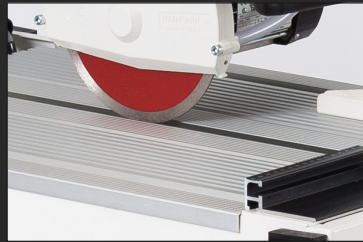

Askø

Murerverktøy AS

- MOTOR HELD BY GALVANIZED METAL FRAME.
- MOTOR MOVES ON 4 POLYPROPYLENE PULLEYS.
- PULLEYS ARE EASY TO RE-ADJUST (TIGHTEN): AVOID PLAY AND CONFER LONG LASTING PRECISION OF CUT.
- TILTING LEGS.
- TILTING MOVEMENT FOR 45° ANGLE CUT (JOLLY).
- SUPPLIED WITH Ø 200 mm (8") DIAMOND DISC FOR CERAMIC TILES AND USER MANUAL.
- AVAILABLE ACCESSORIES:
 - EXTRA SIDE SQUARE (FOR EXPLOIT 90 ONLY);
 - 4 WHEELS + HANDLES KIT;
 - SELF STANDING SIDE BENCH WITH ROLLERS.

square perfect also for diagonal cut

re-adjustable aluminum square

tilting movement for 45° angle cut ("jolly")

sturdy and reliable aluminum work tables

easy-to-remove aluminum work tables

wheels kit (accessory)